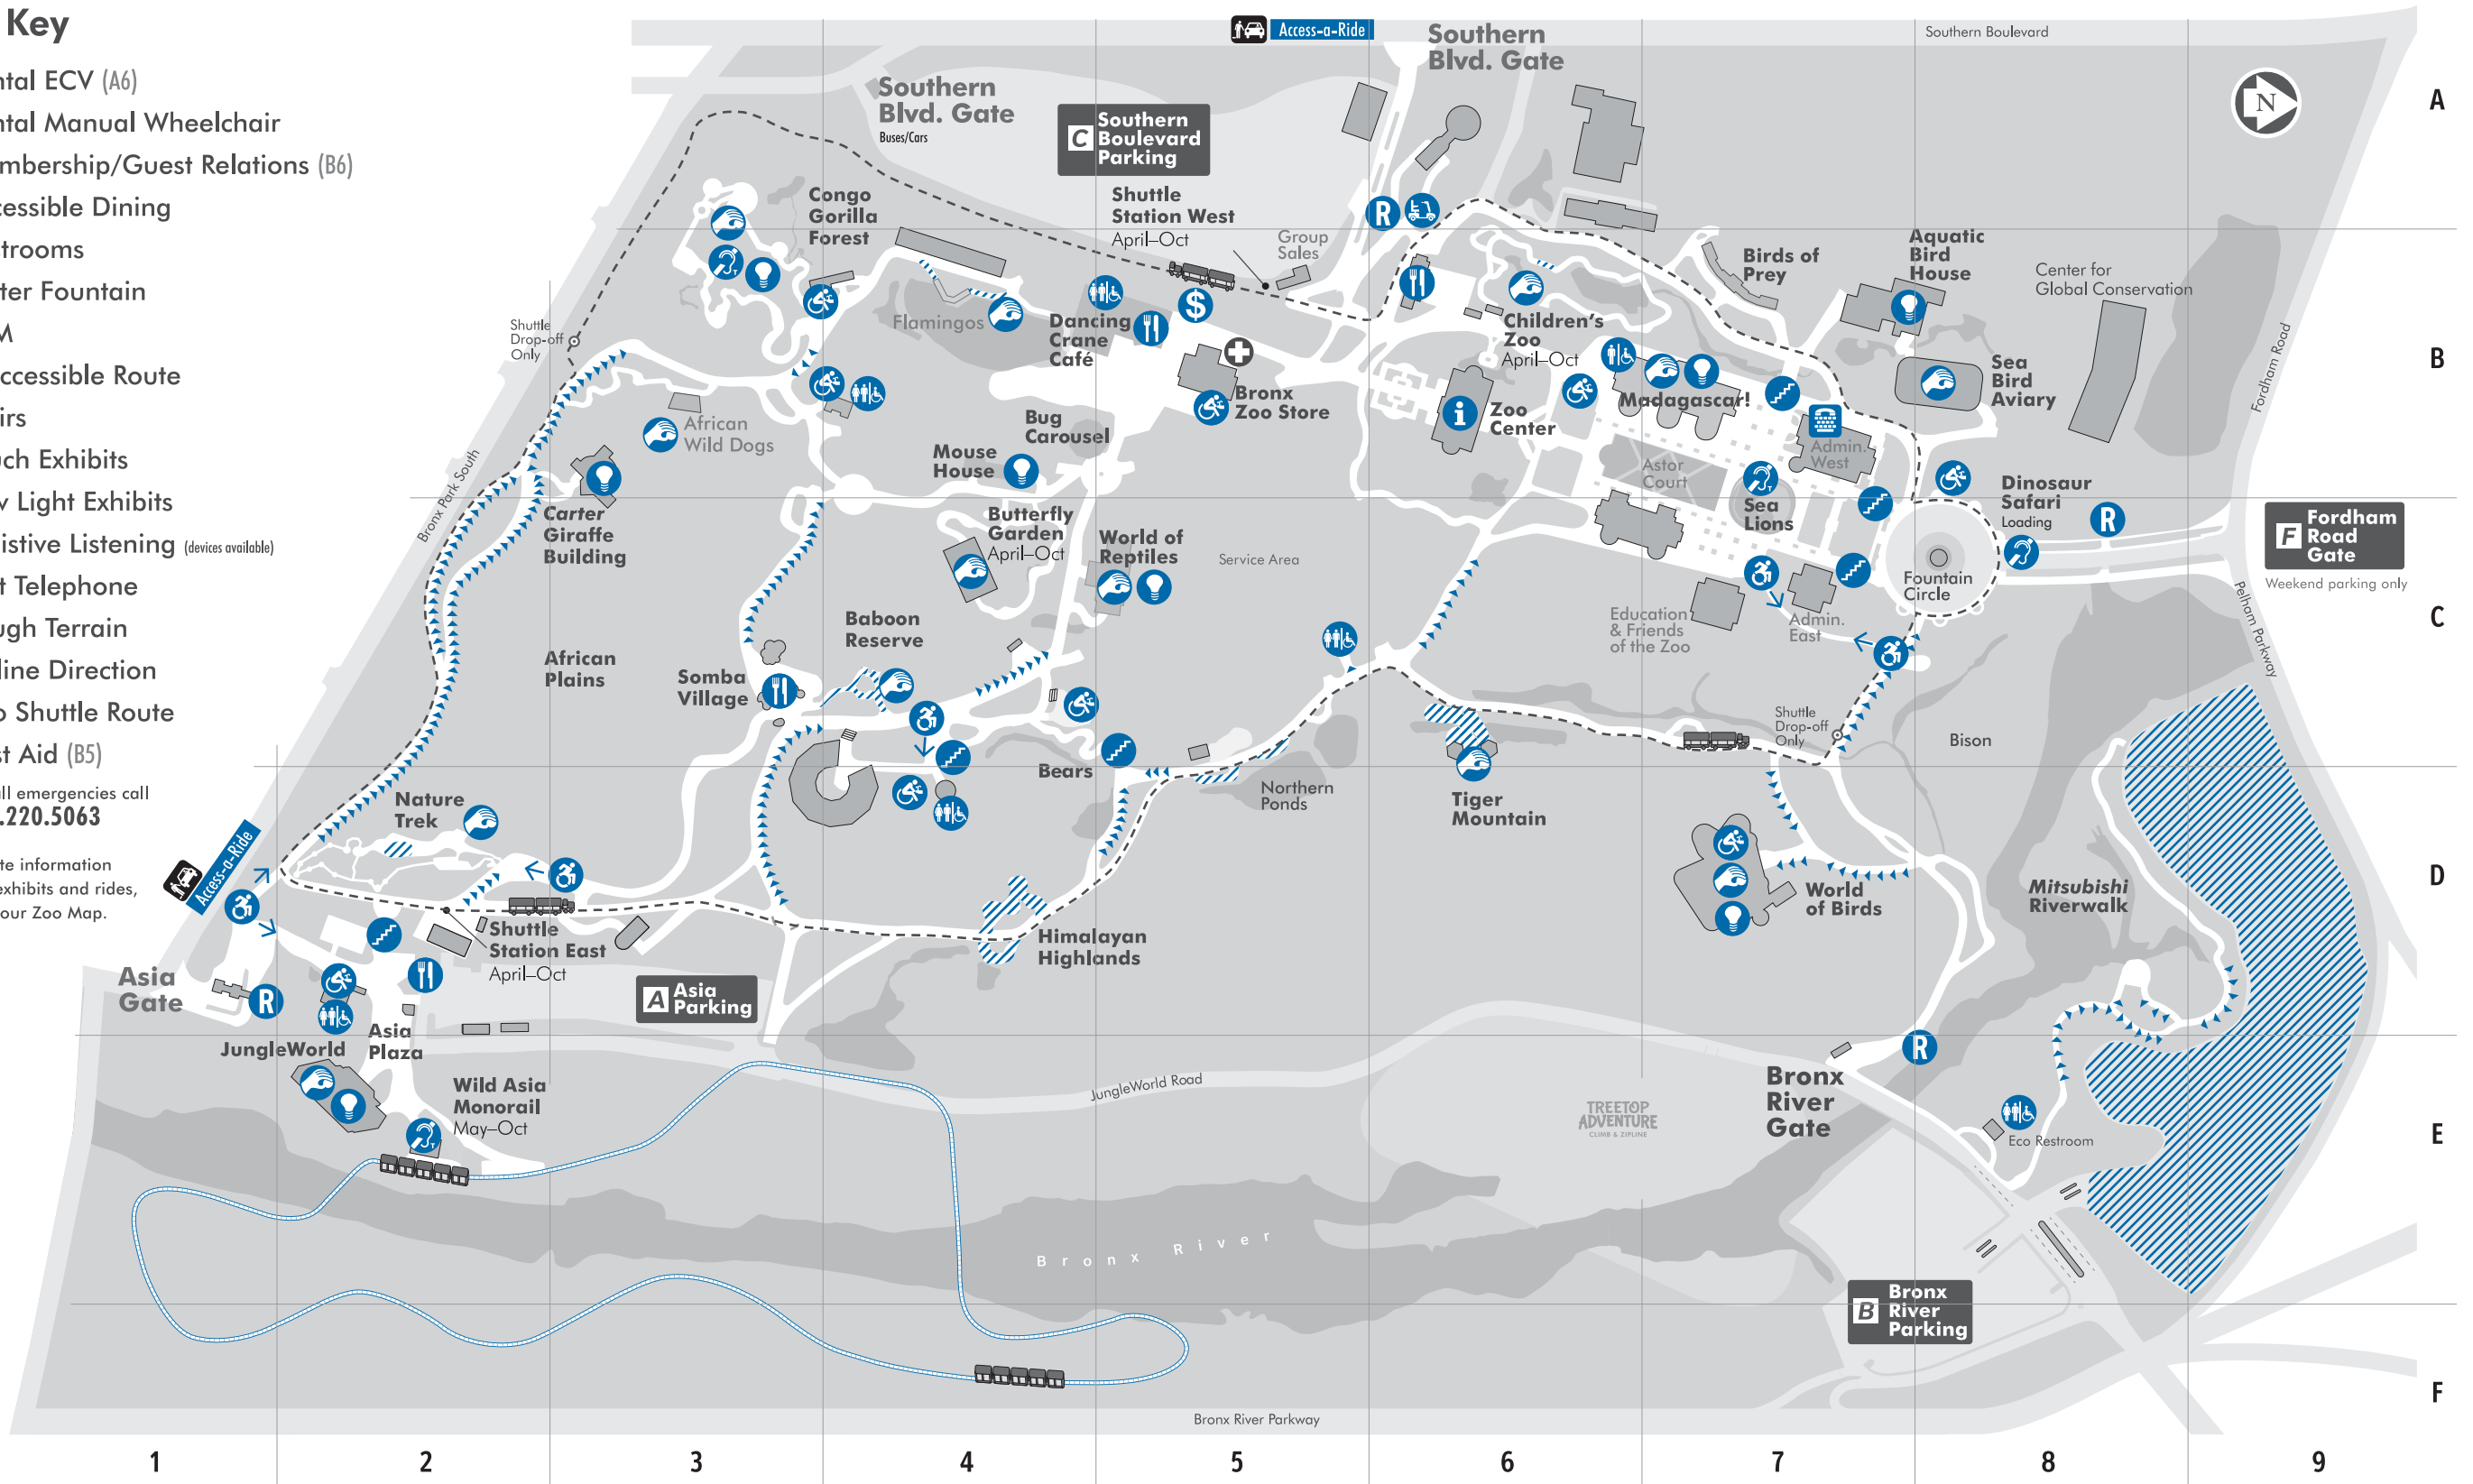

For complete information regarding exhibits and rides, please see our Zoo Map.

Accessibility Information Map

Wheelchair Access

Building Access: All buildings are wheelchair accessible.

Rides Access: Rides have specific boarding requirements and accommodations for guests using wheelchairs. Guests may need assistance from a member of their party to transfer from their wheelchair onto a ride system in order to fully utilize the attraction.

Please note: Zoo staff are not permitted to physically transfer guests from wheelchairs.

Wild Asia Monorail

Seasonal: May – Oct

Accessible for wheelchairs up to 26" wide. Guests using motorized scooters or wheelchairs wider than 26" (which includes zoo rental wheelchairs) have the option of being assisted by a member of their party into an appropriate-sized wheelchair (available at the monorail platform) or, if possible, onto a monorail seat. Please ask a staff member at the entrance for information.

Bug Carousel

Accessible for manual wheelchairs.

Nature Trek

Wheelchair accessible route through towers/bridges and nature play zone. (ECVs not permitted.)

Dinosaur Safari

Temporary exhibit: April 19 - Nov 3, 2019

Exhibits

African Wild Dogs					•
Aquatic Bird House					•
Baboon Reserve		•		•	
Butterfly Garden				•	
Carter Giraffe Building					•
Children's Zoo		•		•	
Congo Gorilla Forest	•		•	•	•
Himalayan Highlands	•	•			
JungleWorld				•	•
Madagascar!				•	•
Mouse House					•
NatureTrek	•	•		•	
Sea Bird Aviary				•	
Tiger Mountain		•		•	
Wild Asia Monorail			•		
World of Birds	•			•	•
World of Reptiles				•	•
Dinosaur Safari			•		