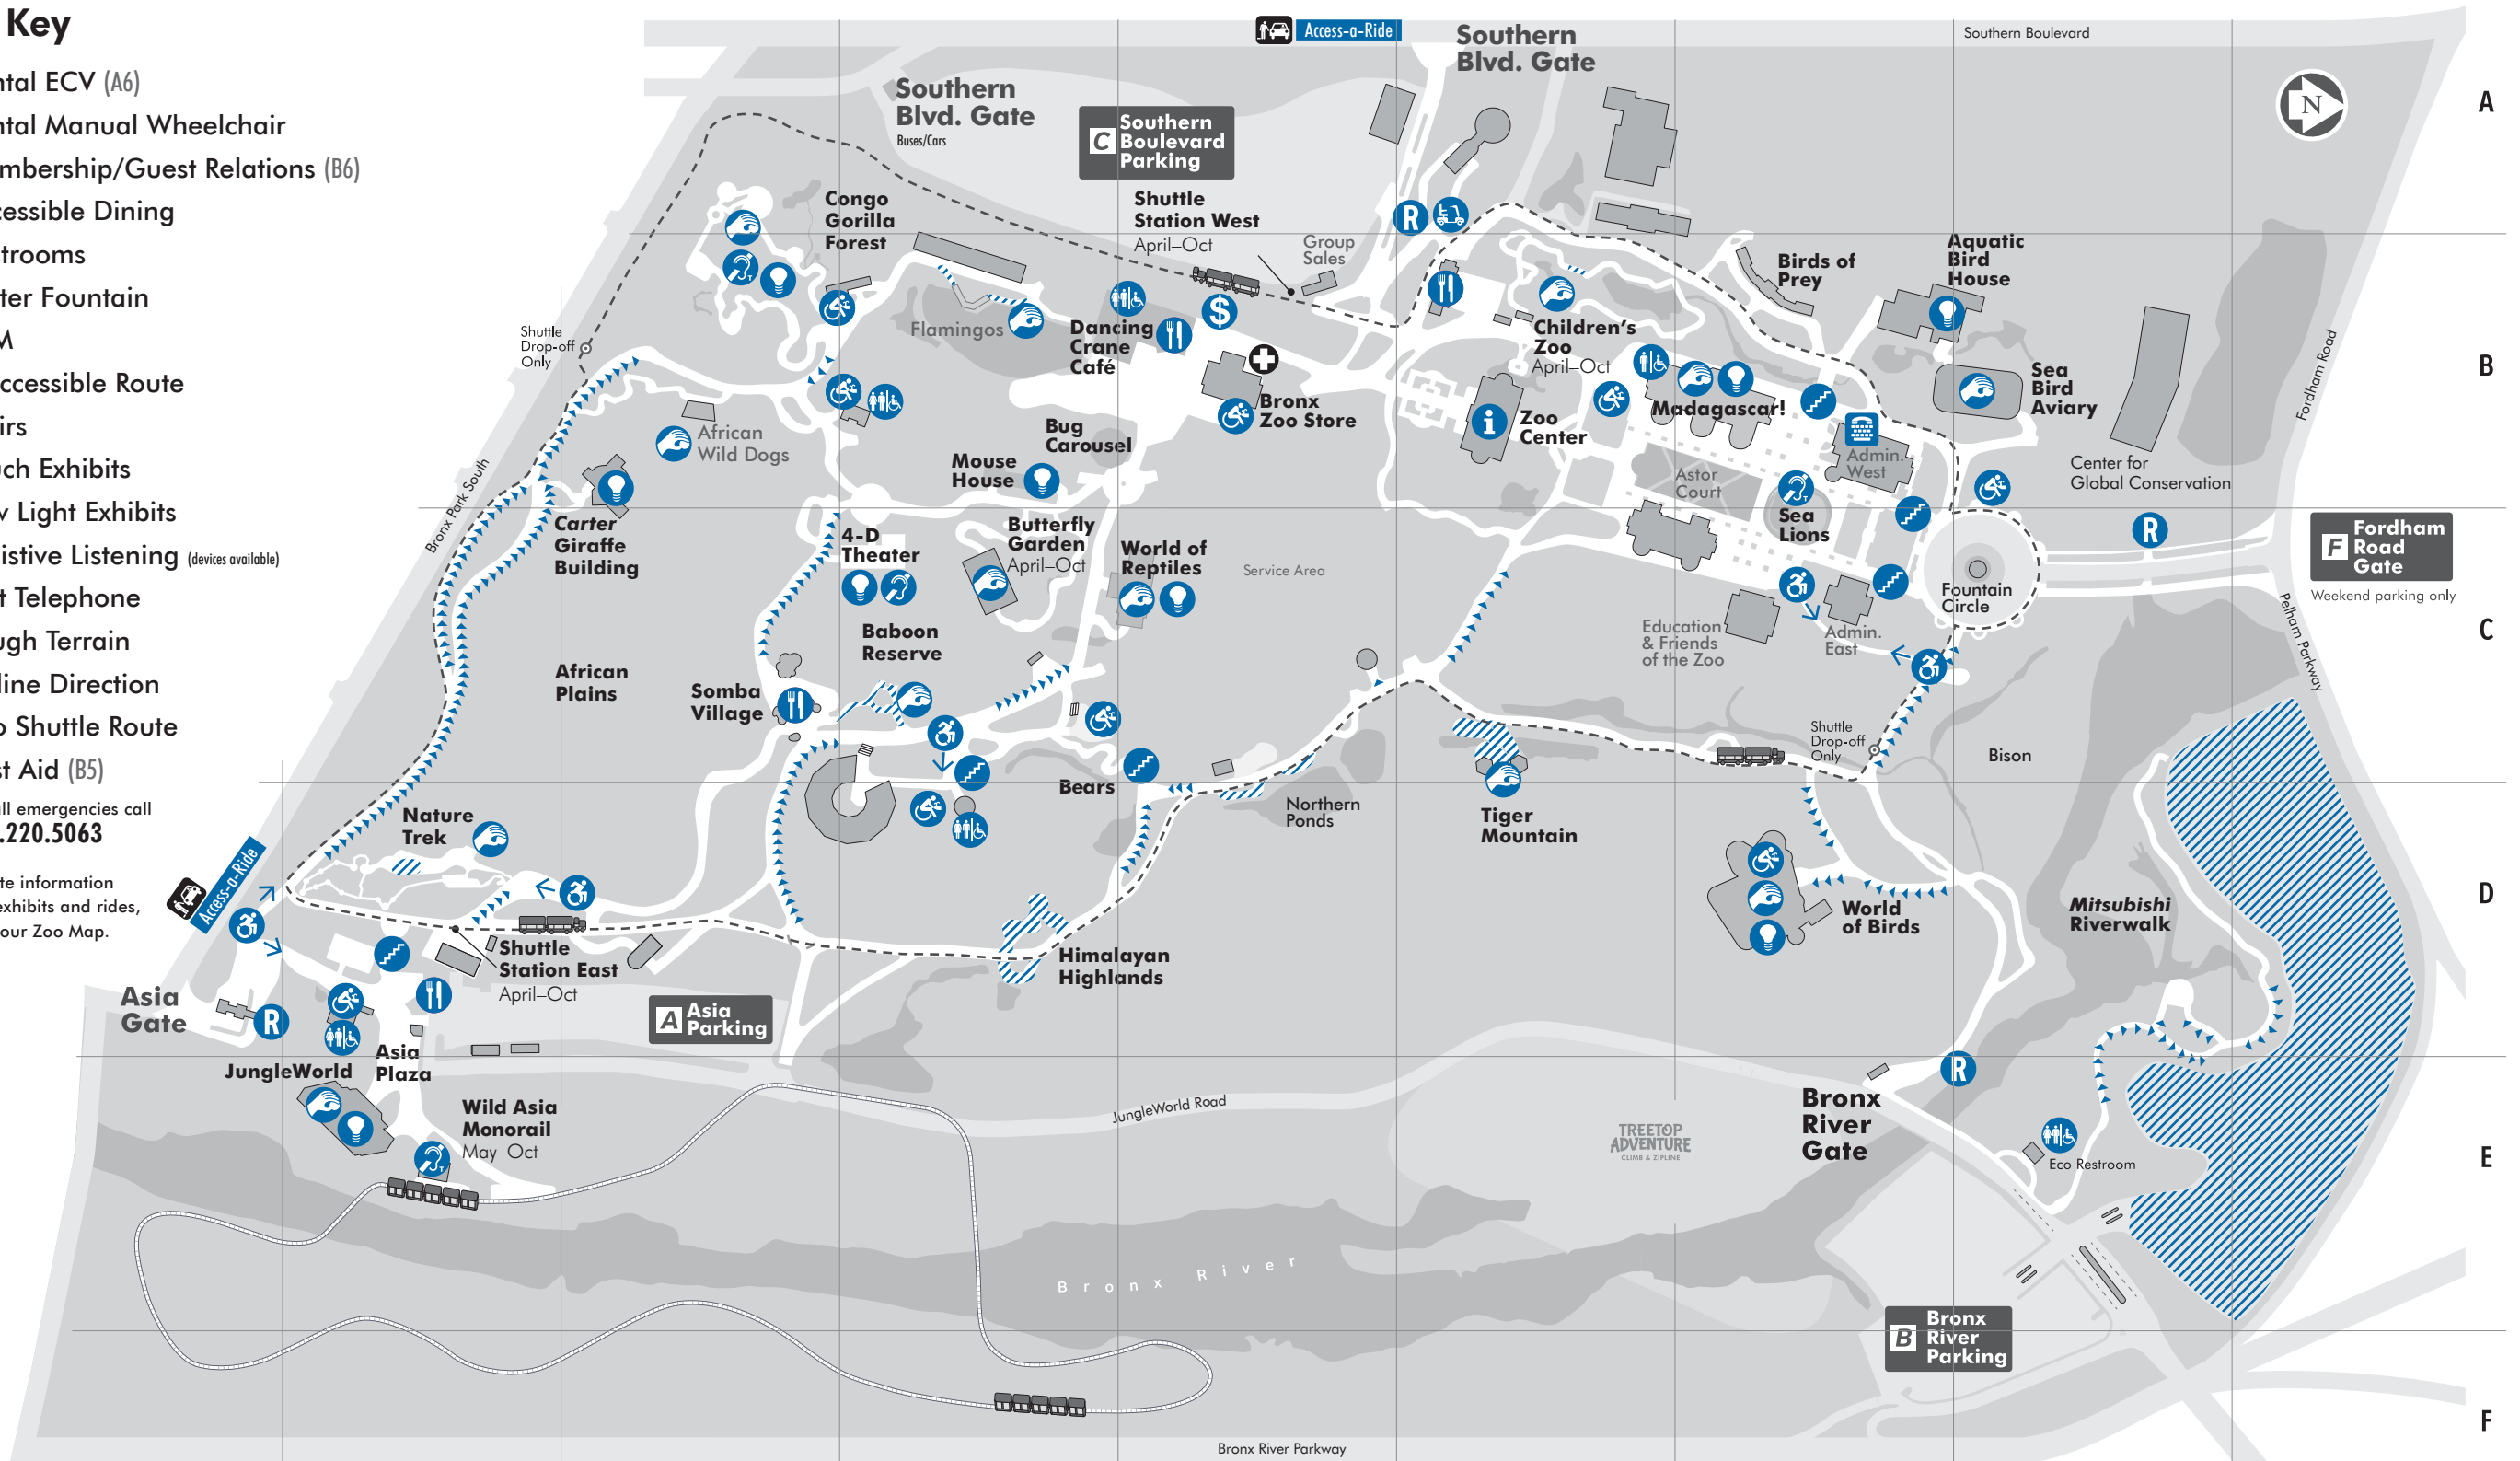

For complete information regarding exhibits and rides, please see our Zoo Map.

# Accessibility Information Map

### Wild Asia Monorail

Seasonal: May – Oct

Accessible for wheelchairs up to 26" wide. Guests using motorized scooters or wheelchairs wider than 26" (which includes zoo rental wheelchairs) have the option of being assisted by a member of their party into an appropriate-sized wheelchair (available at the monorail platform) or, if possible, onto a monorail seat. Please ask a staff member at the entrance for information.

## Exhibits

African Wild Dogs				•	
Aquatic Bird House					•
Baboon Reserve		•		•	
Butterfly Garden				•	
Carter Giraffe Building					•
Children's Zoo		•		•	
Congo Gorilla Forest	•		•	•	•
Himalayan Highlands	•	•			
JungleWorld				•	•
Madagascar!				•	•
Mouse House					•
NatureTrek	•	•		•	
Sea Bird Aviary				•	
Tiger Mountain		•		•	
Wild Asia Monorail			•		
World of Birds	•			•	•
World of Reptiles				•	•
4-D Theater			•		•